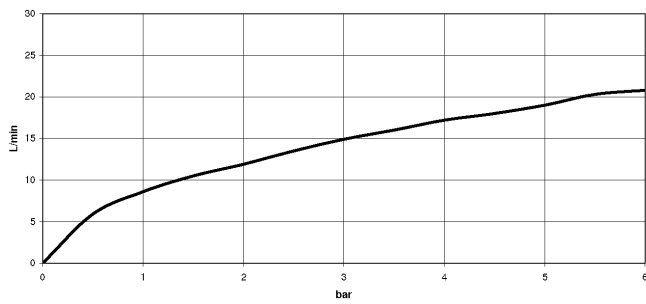

34 234 979

- spout: circular, air-enriched flow
- max. flow 16.9 l/min at 3 bar flow pressure
- Hand shower: COMPACT RAIN, max. flow rate 6.8 l/min (at 3 bar)
- complete hand shower set with anti-scale system
- rotary diverter with volume control and shut-off function
- slide-on rosettes Ø 60 mm
- 210mm projection
- 1/2" connection
- gauge 150 mm - 15 mm
- metal shower hose 1250mm with integrated anti-twist protection
- shower holder rosette Ø 57mm

34 234 979

mm [inches]

**Flow rate chart**

**Certificates**

LGA\_18609.

Belgaqua\_21-032-  
27\_5.

34 234 979

Parts for other finishes can be found here: [Brushed Platinum](#)