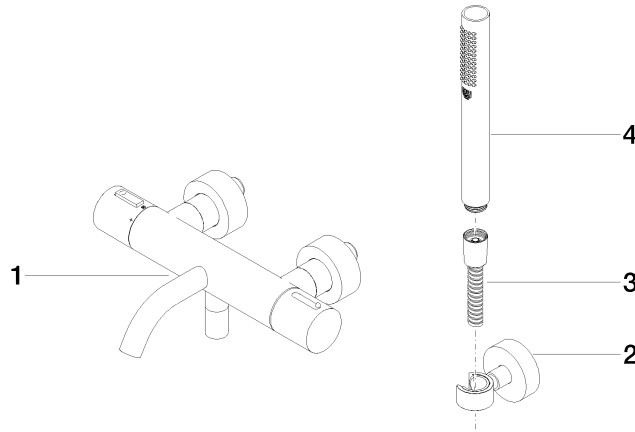

34 234 979

- spout: circular, air-enriched flow
- max. flow 16.9 l/min at 3 bar flow pressure
- Hand shower: COMPACT RAIN, max. flow rate 6.8 l/min (at 3 bar)
- complete hand shower set with anti-scale system
- rotary diverter with volume control and shut-off function
- slide-on rosettes Ø 60 mm
- 210mm projection
- 1/2" connection
- gauge 150 mm - 15 mm
- metal shower hose 1250mm with integrated anti-twist protection
- shower holder rosette Ø 57mm

34 234 979

mm [inches]

**Flow rate chart**

**Certificates**

LGA\_18609.

Belgaqua\_21-032-  
27\_5.

34 234 979

Parts for other finishes can be found here: [Brushed Platinum](#)

### Spare parts list

No.	Item Number	Name	Quantity used	Delivery time
1	34 201 979-00	META Bath thermostat for wall mounting without shower set - Chrome	1	10
2	28 050 920-00	holder	1	60
3	90 30 02 072 00-00	Metal shower hose 1/2" x 3/8" x 1250 mm - Chrome	1	10
4	28 019 979-00	Hand shower - Chrome	1	2