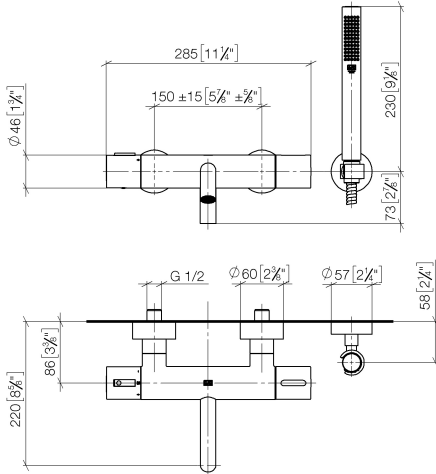

34 234 979

- spout: circular, air-enriched flow
- max. flow 16.9 l/min at 3 bar flow pressure
- Hand shower: COMPACT RAIN, max. flow rate 6.8 l/min (at 3 bar)
- complete hand shower set with anti-scale system
- rotary diverter with volume control and shut-off function
- slide-on rosettes Ø 60 mm
- 210mm projection
- 1/2" connection
- gauge 150 mm - 15 mm
- metal shower hose 1250mm with integrated anti-twist protection
- shower holder rosette Ø 57mm

Intrinsic protection against back flow.

	Chrome	34 234 979-00
	Brushed Platinum	34 234 979-06
	Dark Chrome	34 234 979-19
	Light Gold	34 234 979-26
	Brushed Light Gold	34 234 979-27
	Matte Black	34 234 979-33
	Brushed Bronze	34 234 979-42
	Brushed Champagne (22kt Gold)	34 234 979-46
	Champagne (22kt Gold)	34 234 979-47
	Brushed Chrome	34 234 979-93
	Brushed Dark Platinum	34 234 979-99

34 234 979

mm [inches]

**Flow rate chart**

**Certificates**

LGA\_18609.

Belgaqua\_21-032-  
27\_5.

34 234 979

Parts for other finishes can be found here: [Brushed Platinum](#)

### Spare parts list

No.	Item Number	Name	Quantity used	Delivery time
1	34 201 979-00	META Bath thermostat for wall mounting without shower set - Chrome	1	10
2	28 050 920-00	holder	1	60
3	90 30 02 072 00-00	Metal shower hose 1/2" x 3/8" x 1250 mm - Chrome	1	10
4	28 019 979-00	Hand shower - Chrome	1	2